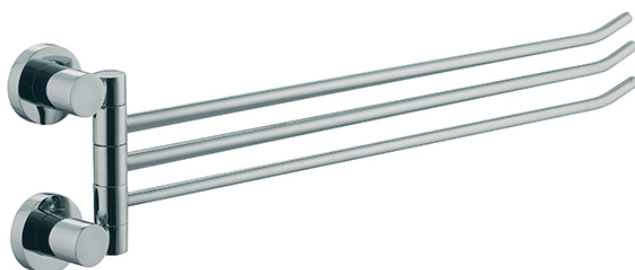

Code: F6002/2CR - Rotola

Swivel towel holder

IMAGE

Finishes

-  **CHROM**
CR

-  **BRUSHED NICKEL**
SN
-  **WHITE MATT**
BS
-  **BLACK MATT**
NS
-  **BLACK CHROME**
CN
-  **BRUSHED BLACK CHROME**
CS
-  **GOLD**
OR
-  **BRUSHED GOLD**
OS
-  **OLD BRONZE**
BR
-  **ANTIQUE COPPER**
RA