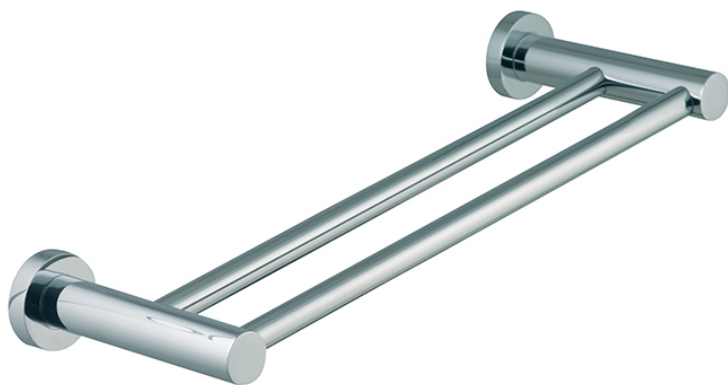

Code: F6001/40CR - Rotola

Double towel holder cm 40

IMAGE

Finishes

-  **CHROM**
CR

-  **BRUSHED NICKEL**
SN
-  **WHITE MATT**
BS
-  **BLACK MATT**
NS
-  **BLACK CHROME**
CN
-  **BRUSHED BLACK CHROME**
CS
-  **GOLD**
OR
-  **BRUSHED GOLD**
OS
-  **OLD BRONZE**
BR
-  **ANTIQUE COPPER**
RA