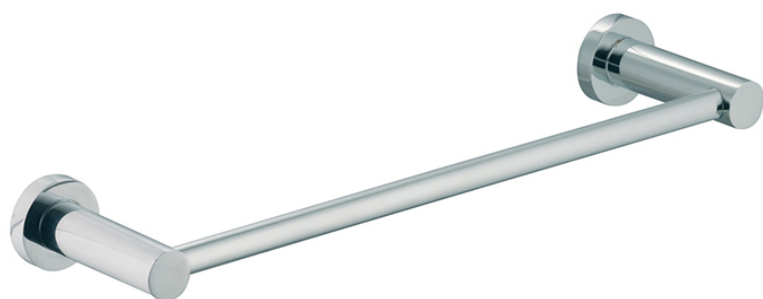

Code: F6000/40CR - Rotola

Towel holder 40 cm

IMAGE

Finishes

-  **CHROM**
CR

-  **BRUSHED NICKEL**
SN
-  **WHITE MATT**
BS
-  **BLACK MATT**
NS
-  **BLACK CHROME**
CN
-  **BRUSHED BLACK CHROME**
CS
-  **GOLD**
OR
-  **BRUSHED GOLD**
OS
-  **OLD BRONZE**
BR
-  **ANTIQUE COPPER**
RA