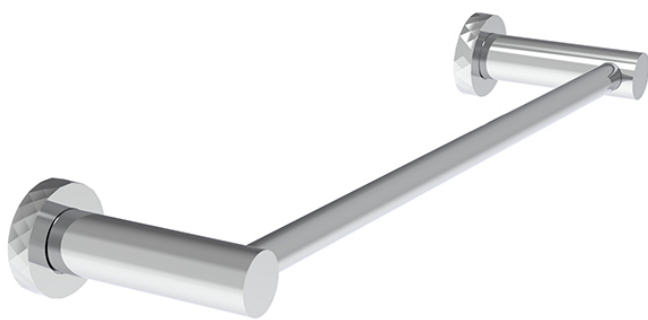

Code: F6000/30GBS - Spillo Tech

Towel holder 30 cm

IMAGE

Finishes

-  **CHROM**  
CR
-  **BRUSHED NICKEL**  
SN
-  **WHITE MATT**  
BS

---

-  **BLACK MATT**  
NS
-  **BLACK CHROME**  
CN
-  **BRUSHED BLACK CHROME**  
CS
-  **GOLD**  
OR
-  **BRUSHED GOLD**  
OS