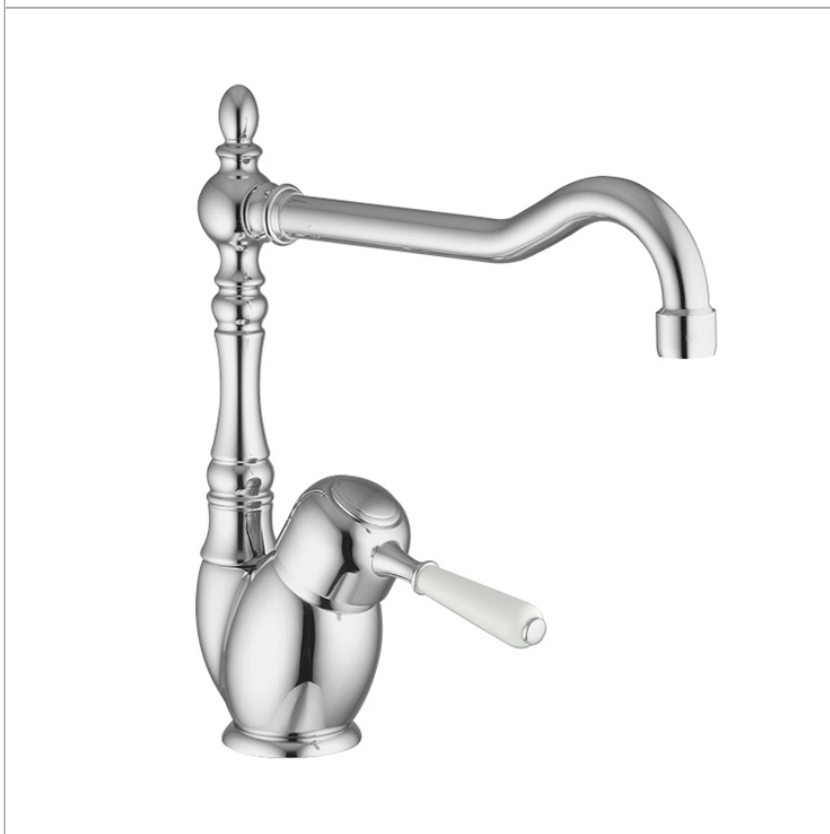

Code: F3367CR - Kitchen

### Kitchen mixer Bell

- n. 2 flexible hoses 370 mm
- swivel spout

### IMAGE