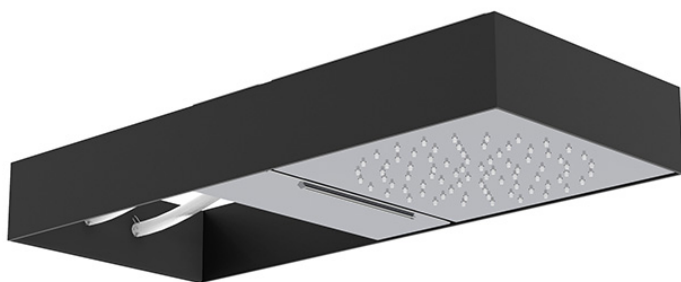

Code: F2992NCR - Wellness

Moove showerhead with black frame

- frame in stainless steel black matt finishing
- tube in translucent silicone
- sliding modules for water delivery
- cascade flow
- rain flow
- easy clean system
- the different finishings refer to the sliding module for water delivery

IMAGE

Finishes

GARANTITO
7 ANNI
GUARANTEED
7 YEARS

See the general sales conditions in our
current pricelist