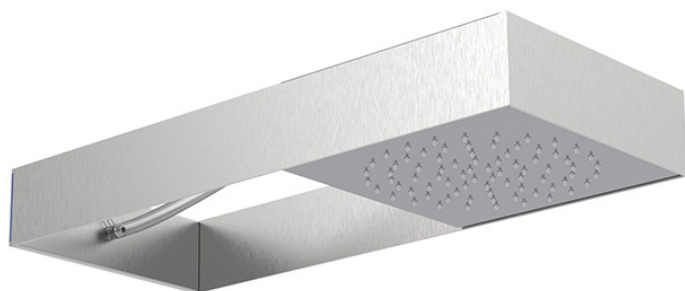

Code: F2991SCR - Wellness

Moove showerhead with brushed stainless steel frame

- frame in stainless steel finishing
- tube in translucent silicone
- sliding module for water delivery
- rain flow
- easy clean system
- the different finishings refer to the sliding module for water delivery

IMAGE

Finishes

CHROM

GARANTITO
7 ANNI
GUARANTEED
7 YEARS

See the general sales conditions in our
current pricelist