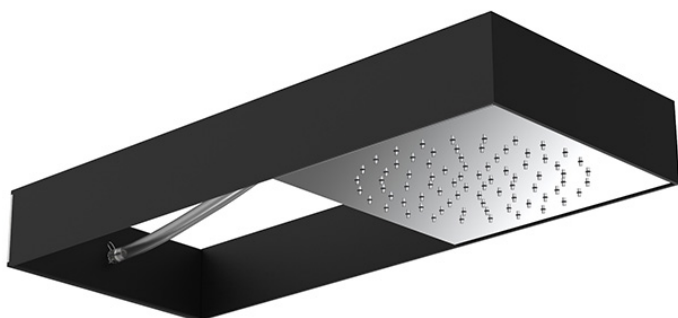

Code: F2991NCR - Wellness

Moove showerhead with black frame

- frame in stainless steel black matt finishing
- tube in translucent silicone
- sliding module for water delivery
- rain flow
- easy clean system
- the different finishings refer to the sliding module for water delivery

IMAGE

Finishes

CHROM

GARANTITO
7 ANNI
GUARANTEED
7 YEARS

See the general sales conditions in our
current pricelist