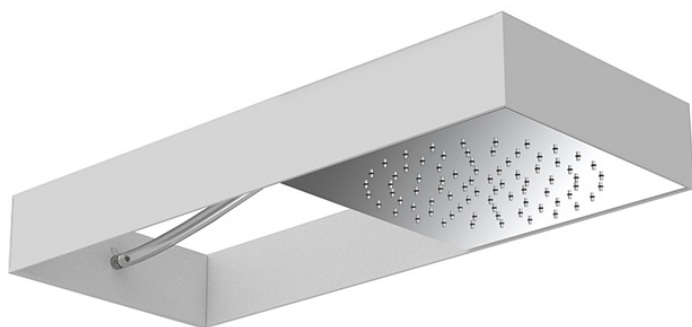

Code: F2991BCR - Wellness

Moove showerhead with white frame

- frame in stainless steel white matt finishing
- tube in translucent silicone
- sliding module for water delivery
- rain flow
- easy clean system
- the different finishings refer to the sliding module for water delivery

IMAGE

Finishes

GARANTITO
7 ANNI
GUARANTEED
7 YEARS

See the general sales conditions in our
current pricelist