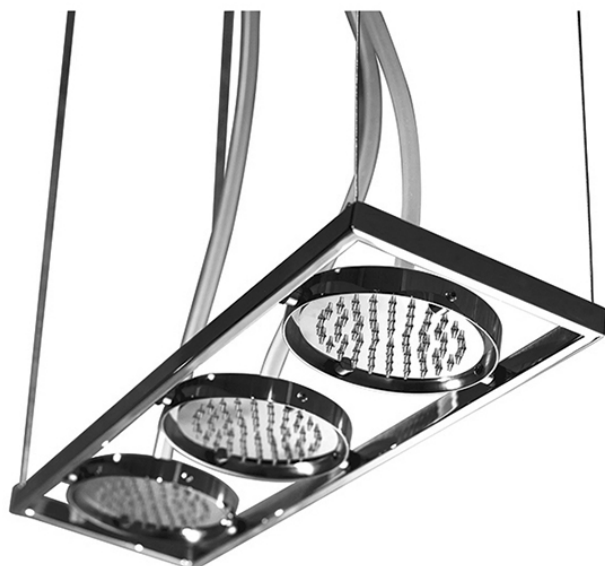

Code: F2860CR - Wellness

Celing mounted showerhead Nu

- 600x180 mm
- 3 adjustable showerhead Ø120mm
- stainless steel cables
- rain flow
- 3 tubes in translucent silicone

IMAGE

Finishes

CHROM

GARANTITO
7 ANNI
GUARANTEED
7 YEARS