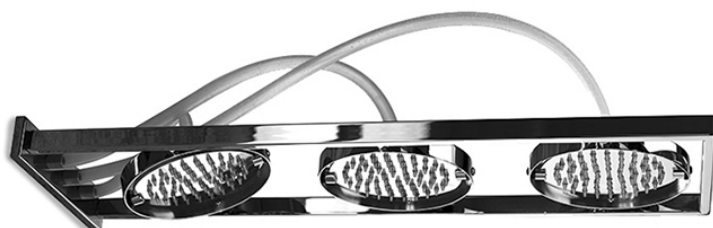

Code: F2855CR - Wellness

Wall mounted showerhead Nu

- 610x180 mm
- 3 adjustable showerhead Ø120mm
- rain flow
- 3 tubes in translucent silicone

IMAGE

Finishes

 CHROM

GARANTITO
7 ANNI
GUARANTEED
7 YEARS

See the general sales conditions in our
current pricelist