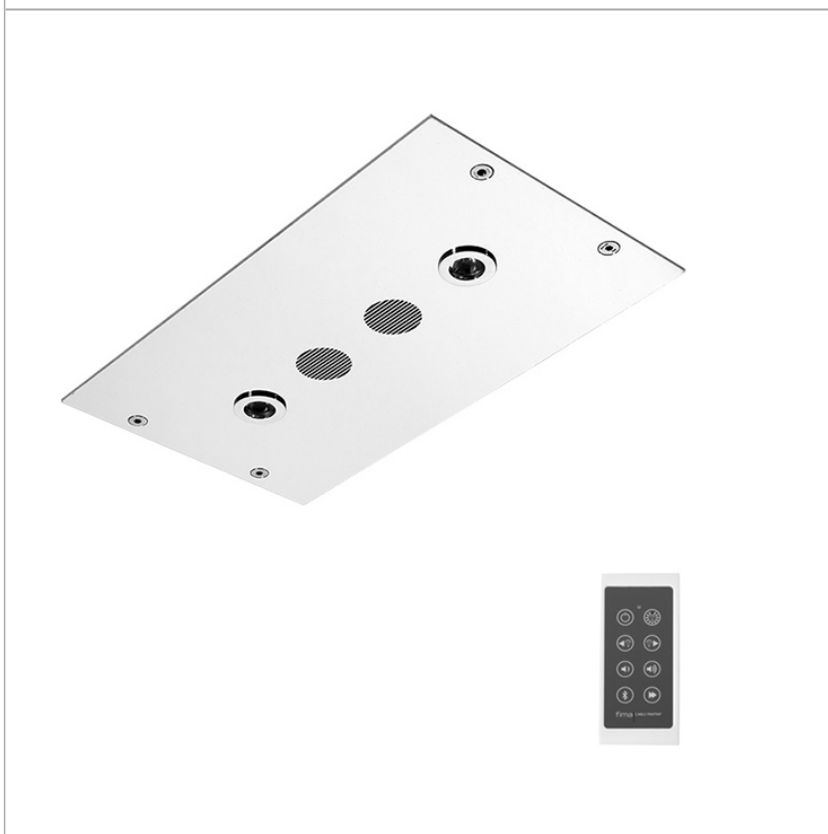

Code: F2820CR - Wellness

Ceiling mounted stainless steel showerhead Modular

- control unit to be ordered separately
- 350mm x 200mm
- bluetooth audio system
- 8 colors RGB LED Lights for cromotherapy

IMAGE

Finishes

PRODUCTS NEEDED TO BE ORDERED SEPARATELY

Control Unit

GARANTITO
7 ANNI
GUARANTEED
7 YEARS

See the general sales conditions in our current pricelist