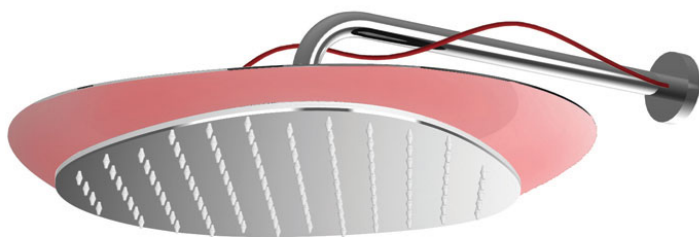

Code: F2650CR - Wellness

Cloud stainless steel showerhead

- anti-limestone nozzles
- Wall mounted bracket mm 350 - 1/2"
- LED Lights red and white
- power transformer inc. 100 - 240V AC 50/60 Hz 2.0A
- the different finishings refer to the upper plate

IMAGE

Finishes

WHITE MATT

GARANTITO
7 ANNI
GUARANTEED
7 YEARS

See the general sales conditions in our
current pricelist