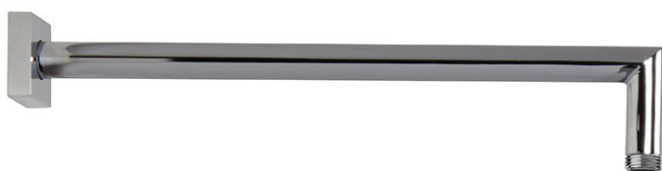

Code: F2538CR - Wellness

Wall mounted bracket mm 350 - 1/2"

IMAGE

Finishes

-  **CHROM**
CR

-  **BRUSHED NICKEL**
SN
-  **WHITE MATT**
BS
-  **BLACK MATT**
NS
-  **BLACK CHROME**
CN
-  **BRUSHED BLACK CHROME**
CS
-  **GOLD**
OR
-  **BRUSHED GOLD**
OS
-  **OLD BRONZE**
BR
-  **ANTIQUE COPPER**
RA