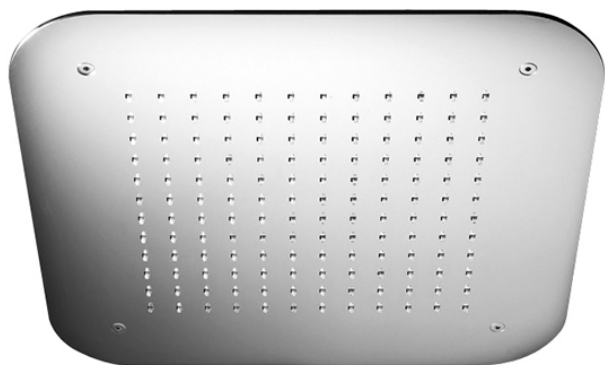

Code: F2417CR - Wellness

Ceiling mounted stainless steel showerhead

- 420x420 mm
- anti-limestone nozzles

IMAGE

Finishes

GARANTITO
7 ANNI
GUARANTEED
7 YEARS

See the general sales conditions in our
current pricelist